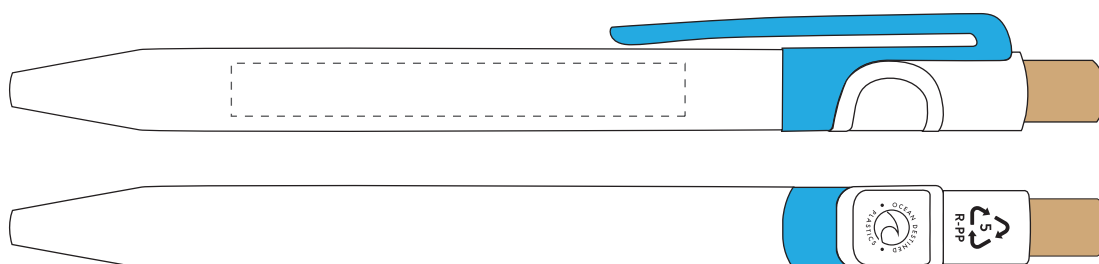

Your Ref:

Quantity:

Product Code: TPC000118

Our Ref:

Version: 1

Product Colour: CYAN

**PRINTING CONCERNS:****PRODUCT INFO:**

We stock this item in the following colours

**PANTONE REFERENCE(S)**

● Colour 1

● Colour 2

ARTWORK SCALE 100%

Product Image for visualisation  
- colours may vary

ARTWORK SCALE 100%

Max print area: 60mm x 7mm

The dashed line is to demonstrate print area and will not appear on your printed item